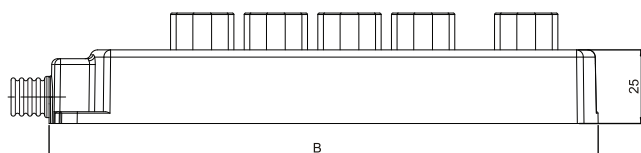

MULTIPLE OUTLETS

SPECIFICATIONS:

Electrical characteristics: 10A or 20A in 127/220V~.
 Maximum power:
 - 10A: 1200W in 127V ~ and 2500W in 220V~.
 - 20A: 2500W in 127V ~ and 5000W in 220V~.
 Certified according to Brazilian Standard (NBR 14136).
 Models with 2, 3 or 5 outlets.
 Products Certified by INMETRO required by the SAFETY item of certification body Bureau Veritas (BV) - OCP0018.

10A Models:

| REFERENCE | N° of outlets | N° of conductors |
|-----------|---------------|------------------|
| TMU2-210 | 2 | 2 (2P) |
| TMU2-310 | 2 | 3 (2P+T) |
| TMU3-210 | 3 | 2 (2P) |
| TMU3-310 | 3 | 3 (2P+T) |
| TMU5-210 | 5 | 2 (2P) |
| TMU5-310 | 5 | 3 (2P+T) |

20A Models:

| REFERENCE | N° of outlets | N° of conductors |
|-----------|---------------|------------------|
| TMU2-220 | 2 | 2 (2P) |
| TMU2-320 | 2 | 3 (2P+T) |
| TMU3-220 | 3 | 2 (2P) |
| TMU3-320 | 3 | 3 (2P+T) |
| TMU5-220 | 5 | 2 (2P) |
| TMU5-320 | 5 | 3 (2P+T) |

DIMENSIONS

| Models | Dimensions (mm) | |
|-----------|-----------------|-----|
| | A | B |
| 2 Outlets | 87 | 101 |
| 3 Outlets | 112 | 126 |
| 5 Outlets | 172 | 187 |

COLORS

Black
 Gray
 Light gray
 Yellow*
 Neon yellow*
 Blue*
 Crystal*
 Fume*
 Neon pink*
 Green*