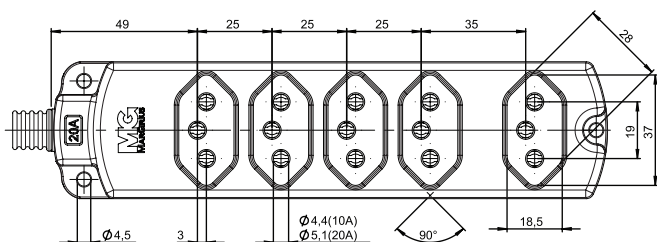

MULTIPLE OUTLETS

SPECIFICATIONS:

Electrical characteristics: 10A or 20A in 127/220V~.
 Maximum power:
 - 10A: 1200W in 127V ~ and 2500W in 220V~.
 - 20A: 2500W in 127V ~ and 5000W in 220V~.
 Certified according to Brazilian Standard (NBR 14136).
 Models with 2, 3 or 5 outlets.
 Products Certified by INMETRO required by the SAFETY item of certification body Bureau Veritas (BV) - OCP0018.

10A Models:

| REFERENCE | N° of outlets | N° of conductors |
|-----------|---------------|------------------|
| TMU2-210 | 2 | 2 (2P) |
| TMU2-310 | 2 | 3 (2P+T) |
| TMU3-210 | 3 | 2 (2P) |
| TMU3-310 | 3 | 3 (2P+T) |
| TMU5-210 | 5 | 2 (2P) |
| TMU5-310 | 5 | 3 (2P+T) |

20A Models:

| REFERENCE | N° of outlets | N° of conductors |
|-----------|---------------|------------------|
| TMU2-220 | 2 | 2 (2P) |
| TMU2-320 | 2 | 3 (2P+T) |
| TMU3-220 | 3 | 2 (2P) |
| TMU3-320 | 3 | 3 (2P+T) |
| TMU5-220 | 5 | 2 (2P) |
| TMU5-320 | 5 | 3 (2P+T) |

DIMENSIONS

| Models | Dimensions (mm) | |
|-----------|-----------------|-----|
| | A | B |
| 2 Outlets | 87 | 101 |
| 3 Outlets | 112 | 126 |
| 5 Outlets | 172 | 187 |

COLORS

Black
 Gray
 Light gray
 Yellow*
 Neon yellow*
 Blue*
 Crystal*
 Fume*
 Neon pink*
 Green*