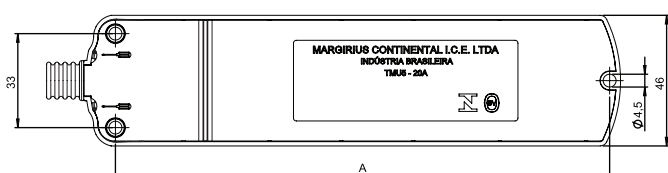

MULTIPLE OUTLETS

SPECIFICATIONS:

Electrical characteristics: 10A or 20A in 127/220V~.
 Maximum power:
 - 10A: 1200W in 127V ~ and 2500W in 220V~.
 - 20A: 2500W in 127V ~ and 5000W in 220V~.
 Certified according to Brazilian Standard (NBR 14136).
 Models with 2, 3 or 5 outlets.
 Products Certified by INMETRO required by the SAFETY item of certification body Bureau Veritas (BV) - OCP0018.

10A Models:

| REFERENCE | N° of outlets | N° of conductors |
|-----------|---------------|------------------|
| TMU2-210 | 2 | 2 (2P) |
| TMU2-310 | 2 | 3 (2P+T) |
| TMU3-210 | 3 | 2 (2P) |
| TMU3-310 | 3 | 3 (2P+T) |
| TMU5-210 | 5 | 2 (2P) |
| TMU5-310 | 5 | 3 (2P+T) |

20A Models:

| REFERENCE | N° of outlets | N° of conductors |
|-----------|---------------|------------------|
| TMU2-220 | 2 | 2 (2P) |
| TMU2-320 | 2 | 3 (2P+T) |
| TMU3-220 | 3 | 2 (2P) |
| TMU3-320 | 3 | 3 (2P+T) |
| TMU5-220 | 5 | 2 (2P) |
| TMU5-320 | 5 | 3 (2P+T) |

DIMENSIONS

| Models | Dimensions (mm) | |
|-----------|-----------------|-----|
| | A | B |
| 2 Outlets | 87 | 101 |
| 3 Outlets | 112 | 126 |
| 5 Outlets | 172 | 187 |

COLORS

Black
 Gray
 Light gray
 Yellow*
 Neon yellow*
 Blue*
 Crystal*
 Fume*
 Neon pink*
 Green*