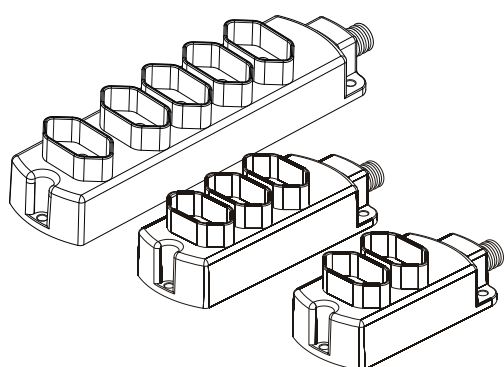

MULTIPLE OUTLETS

SPECIFICATIONS:

Electrical characteristics: 10A or 20A in 127/220V~.
 Maximum power:
 - 10A: 1200W in 127V ~ and 2500W in 220V~.
 - 20A: 2500W in 127V ~ and 5000W in 220V~.
 Certified according to Brazilian Standard (NBR 14136).
 Models with 2, 3 or 5 outlets.
 Products Certified by INMETRO required by the SAFETY item of certification body Bureau Veritas (BV) - OCP0018.

10A Models:

| REFERENCE | N° of outlets | N° of conductors |
|-----------|---------------|------------------|
| TMU2-210 | 2 | 2 (2P) |
| TMU2-310 | 2 | 3 (2P+T) |
| TMU3-210 | 3 | 2 (2P) |
| TMU3-310 | 3 | 3 (2P+T) |
| TMU5-210 | 5 | 2 (2P) |
| TMU5-310 | 5 | 3 (2P+T) |

20A Models:

| REFERENCE | N° of outlets | N° of conductors |
|-----------|---------------|------------------|
| TMU2-220 | 2 | 2 (2P) |
| TMU2-320 | 2 | 3 (2P+T) |
| TMU3-220 | 3 | 2 (2P) |
| TMU3-320 | 3 | 3 (2P+T) |
| TMU5-220 | 5 | 2 (2P) |
| TMU5-320 | 5 | 3 (2P+T) |

DIMENSIONS

| Models | Dimensions (mm) | |
|-----------|-----------------|-----|
| | A | B |
| 2 Outlets | 87 | 101 |
| 3 Outlets | 112 | 126 |
| 5 Outlets | 172 | 187 |

COLORS

Black
 Gray
 Light gray
 Yellow*
 Neon yellow*
 Blue*
 Crystal*
 Fume*
 Neon pink*
 Green*