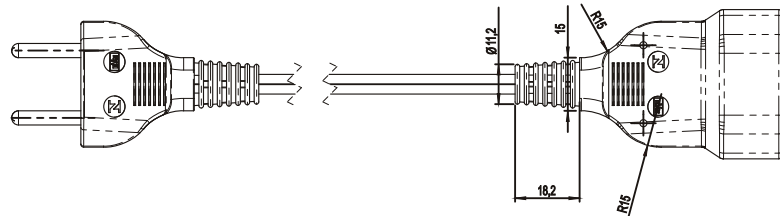

EXTENSIONS

EXTENSION CORDS

SPECIFICATIONS:

Maximum power: 1200W in 127V~ and 2500W in 250V~.
 Pins and contacts in brass.
 Thermoplastic cover
 Certified cable according to brazilian standard NBR NM 247
 Plug and socket according to brazilian standards NBR NM 60884-1
 and NBR 14136

REFERENCE	Rated Current (A)	Cord outlet	Plug pin (Ø mm)	Cable type	Cable gauge (mm ²)
CPL1-210	10	180°	4,0 stamped	Flexible cord PP round - PVC	2 x 0,75

DIMENSIONS

COLORS

B - White
 F - Black (standard)
 G - Gray

CABLE

PL - Parallel 2 x 0,75mm²

CABLE LENGHT

Cód.	Dimensions
030	3 m
050	5 m

Note: other lenghts on request

SELECTION GUIDE

□□□□ - □□□	□	□□	□□□
Reference	Color	Cable	Cable lenght