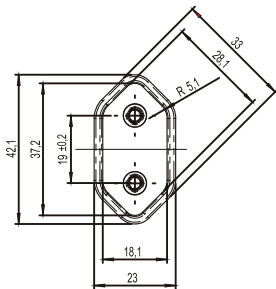

EXTENSIONS

EXTENSION CORDS

SPECIFICATIONS:

Maximum power: 1200W in 127V~ and 2500W in 250V~.
 Pins and contacts in brass.
 Thermoplastic cover
 Certified cable according to brazilian standard NBR NM 247
 Plug and socket according to brazilian standards NBR NM 60884-1
 and NBR 14136

REFERENCE	Rated Current (A)	Cord outlet	Plug pin (Ø mm)	Cable type	Cable gauge (mm ²)
CPL1-210	10	180°	4,0 stamped	Flexible cord PP round - PVC	2 x 0,75

DIMENSIONS

COLORS

B - White
 F - Black (standard)
 G - Gray

CABLE

PL - Parallel 2 x 0,75mm²

CABLE LENGHT

Cód.	Dimensions
030	3 m
050	5 m

Note: other lenghts on request

SELECTION GUIDE

□□□□ - □□□	□	□□	□□□
Reference	Color	Cable	Cable lenght