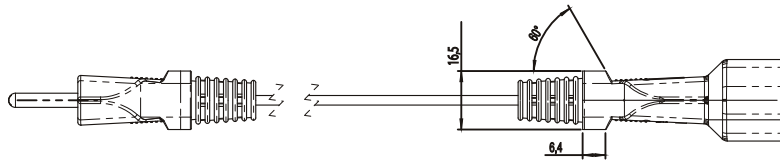

EXTENSIONS

EXTENSION CORDS

SPECIFICATIONS:

Maximum power: 1200W in 127V~ and 2500W in 250V~.
 Pins and contacts in brass.
 Thermoplastic cover
 Certified cable according to brazilian standard NBR NM 247
 Plug and socket according to brazilian standards NBR NM 60884-1
 and NBR 14136

REFERENCE	Rated Current (A)	Cord outlet	Plug pin (Ø mm)	Cable type	Cable gauge (mm ²)
CPL1-210	10	180°	4,0 stamped	Flexible cord PP round - PVC	2 x 0,75

DIMENSIONS

COLORS

B - White
 F - Black (standard)
 G - Gray

CABLE

PL - Parallel 2 x 0,75mm²

CABLE LENGHT

Cód.	Dimensions
030	3 m
050	5 m

Note: other lenghts on request

SELECTION GUIDE

□□□□ - □□□	□	□□	□□□
Reference	Color	Cable	Cable lenght