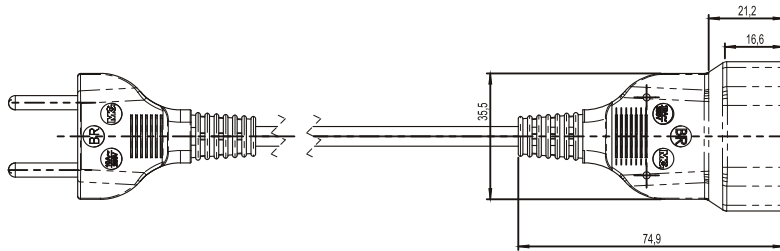

EXTENSIONS

EXTENSION CORDS

SPECIFICATIONS:

Maximum power: 1200W in 127V~ and 2500W in 250V~.
 Pins and contacts in brass.
 Thermoplastic cover
 Certified cable according to brazilian standard NBR NM 247
 Plug and socket according to brazilian standards NBR NM 60884-1
 and NBR 14136

REFERENCE	Rated Current (A)	Cord outlet	Plug pin (Ø mm)	Cable type	Cable gauge (mm ²)
CPL1-210	10	180°	4,0 stamped	Flexible cord PP round - PVC	2 x 0,75

DIMENSIONS

COLORS

B - White
 F - Black (standard)
 G - Gray

CABLE

PL - Parallel 2 x 0,75mm²

CABLE LENGHT

Cód.	Dimensions
030	3 m
050	5 m

Note: other lenghts on request

SELECTION GUIDE

□□□□ - □□□	□	□□	□□□
Reference	Color	Cable	Cable lenght