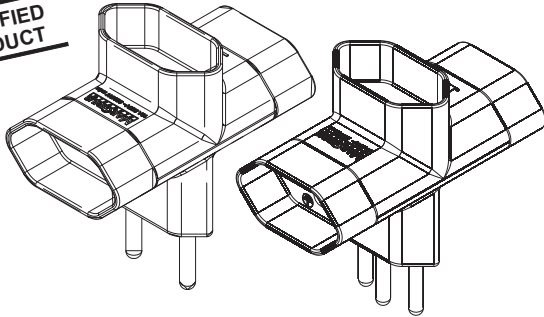

# 3 OUTLETS ADAPTERS

**CERTIFIED  
PRODUCT**

## SPECIFICATIONS:

Electrical characteristic: 10A in tensions until 250VAC.  
 Maximum power: 2500W.  
 Body material: thermoplastic.  
 Several options of colors.  
 3 universal outlets.  
 Certified products by INMETRO according to NBR 14936 (Adapters).  
 They are in accordance to the Brazilian Standard (NBR 14136).

## ADAPTER TYPE T

Movable accessory composes of a single piece that incorporate a plug and three outlets.

Reference	Description	Nominal current (A)	Number of conductors
ADP1 - 21	Benjamim	10	2 (2P)
ADP2 - 34	Benjamim	10	3 (2P+T)

## DIMENSIONS