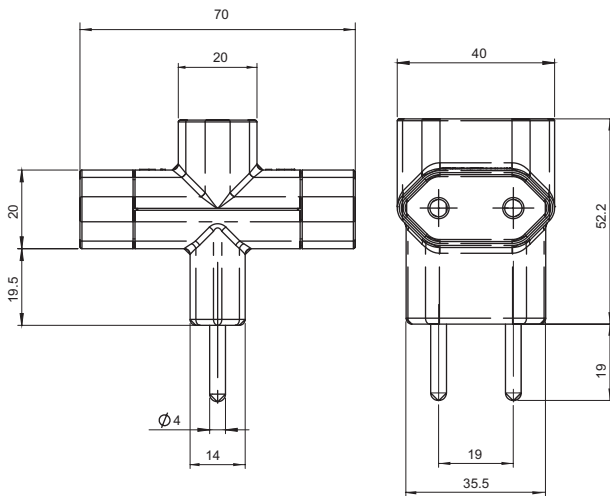

DIMENSIONS

2P