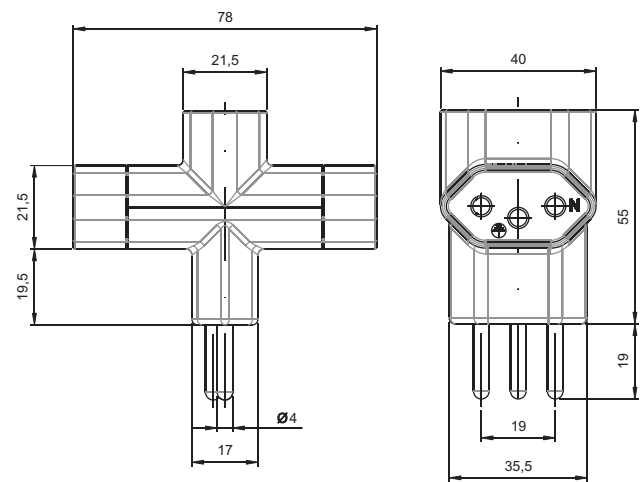

2P+T

COLORS FOR MODEL 2P

Blue
Bege
White
Gray
Grafite
Orange
Mustard
Black - (standard)
Pink
Purple
Green
Red

Blue and White
Blue and Red
Grafite and Gray
Black and White
Black and Red
Green and Yellow
Green and White
Red and White
Red and Green

COLORS FOR MODEL 2P+T *

White
Gray
Black - (standard)

* For other options contact us.

SELECTION GUIDE (2P)

ADP1-21
Reference Color

SELECTION GUIDE (2P+T)

ADP2-34
Reference Color